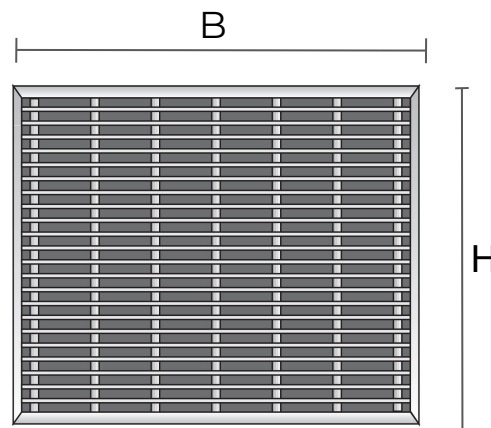

## Furniture grilles

Item	BxH mm	Thickness mm	Pass Air cm <sup>2</sup>
<b>AF2218B</b>	220x180	5	140
<b>AF2218M</b>	220x180	5	140

**Description:** Surface-mounting ventilation grille

**Material:** ABS plastic

**Colour:** AF2218B White - AF2218M Brown

**Features:** Surface-mounting ventilation grille for furniture and boxes. It can be installed indoors.