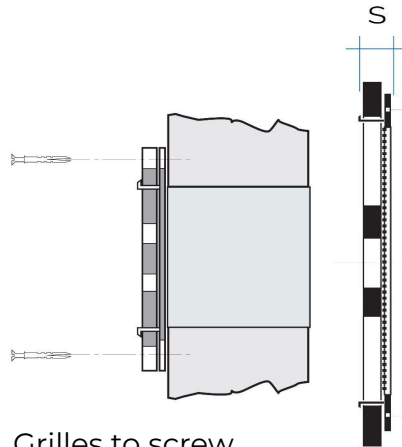

Ceramic grilles

Grilles to screw.
Screws not included.

Item	Ø external mm	S mm	Hole mm	Pass Air cm ²	Gres colour
CERGDSBI	200	12	80 to 160	100	white
CERGDSCT	200	12	80 to 160	100	rustic red
CERGDSST	200	12	80 to 160	100	glazed grès

Description: Surface-mounting ventilation grille “model DALIA”

Material: Ceramic porcelain stoneware

Features: Surface-mounting round ventilation grille, in antifreeze porcelain stoneware. Suitable for holes from Ø 80 to 160 mm. Aesthetically elegant and available in various colors.