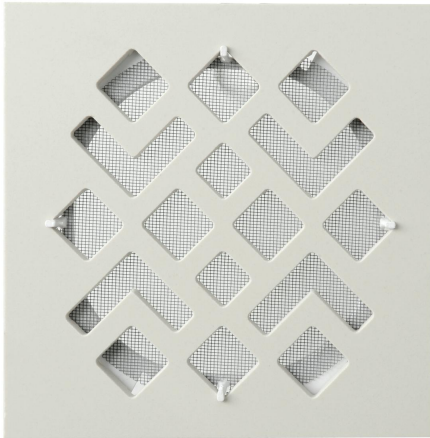

## Ceramic grilles

Item	BxH mm	S mm	Hole mm	Pass Air cm <sup>2</sup>	Gres colour
<b>CERGMSBI</b>	200x200	12	80 to 160	100	white
<b>CERGMSCT</b>	200x200	12	80 to 160	100	rustic red
<b>CERGMSST</b>	200x200	12	80 to 160	100	glazed grès

**Description:** Surface-mounting ventilation grille “model MIMOSA”

**Material:** Ceramic porcelain stoneware

**Features:** Surface-mounting square ventilation grille, in antifreeze porcelain stoneware. Suitable for holes from  $\varnothing$  80 to 160 mm. Aesthetically elegant and available in various colors.