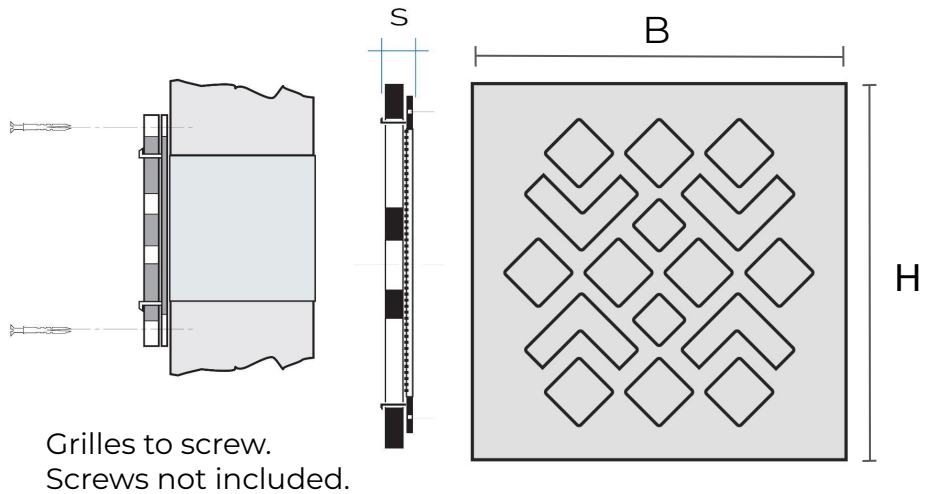

## Ceramic grilles

Item	BxH mm	S mm	Hole mm	Pass Air cm <sup>2</sup>	Gres colour
<b>CERGMSBI</b>	200x200	12	80 to 160	100	white
<b>CERGMSCT</b>	200x200	12	80 to 160	100	rustic red
<b>CERGMSST</b>	200x200	12	80 to 160	100	glazed grès

**Description:** Surface-mounting ventilation grille “model MIMOSA”

**Material:** Ceramic porcelain stoneware

**Features:** Surface-mounting square ventilation grille, in antifreeze porcelain stoneware. Suitable for holes from  $\varnothing$  80 to 160 mm. Aesthetically elegant and available in various colors.