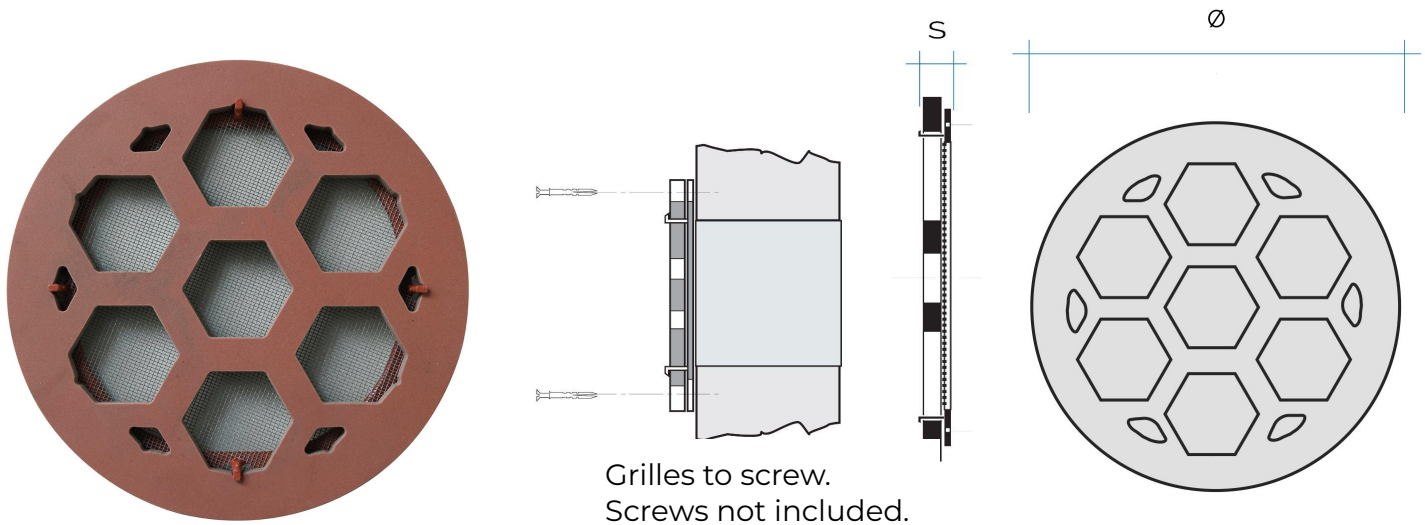

## Ceramic grilles

Item	Ø external mm	S mm	Hole mm	Pass Air cm <sup>2</sup>	Gres colour
<b>CERGPSBI</b>	200	12	80 to 160	100	white
<b>CERGPSCT</b>	200	12	80 to 160	100	rustic red
<b>CERGPSST</b>	200	12	80 to 160	100	glazed grès

**Description:** Surface-mounting ventilation grille “model PRIMULA”

**Material:** Ceramic porcelain stoneware

**Features:** Surface-mounting round ventilation grille, in antifreeze porcelain stoneware. Suitable for holes from Ø 80 to 160 mm. Aesthetically elegant and available in various colors.