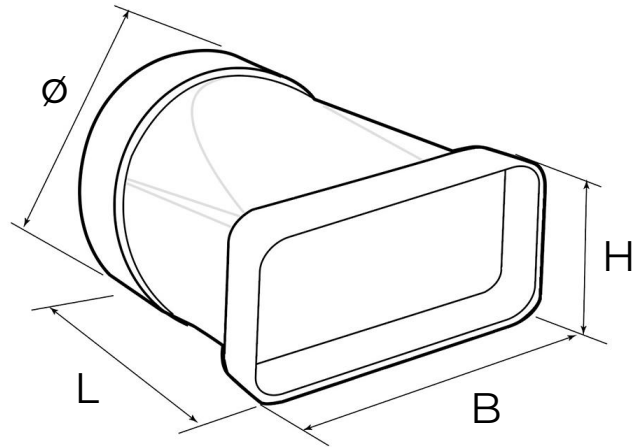

White duct system

Item	Colour	BxH mm	Section \varnothing mm	L mm
CGO112B	white	120x60	100	124
CGO157B	white	150x70	125	132
CGO15157B	white	150x70	150	132
CGO229B	white	220x90	150	180

Description: Connector flat/round

Material: ABS plastic

Features: The connector with FF entries allows you to switch from a round tube to a rectangular one (and vice versa). It is part of the ducted ventilation system which allows rapid evacuation of vapors (max 80°C) and unpleasant odors from environments such as the kitchen or bathrooms and a healthy air exchange.