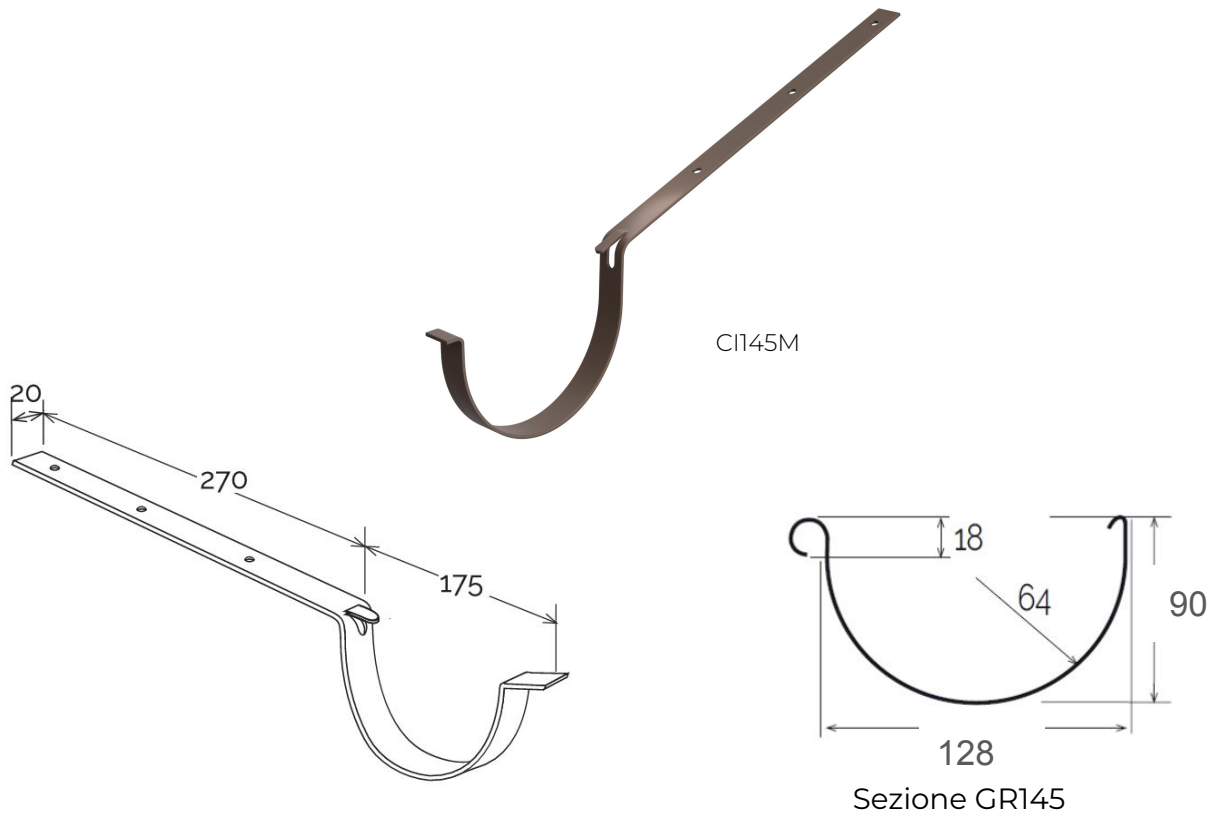

Metal bracket for gutter profile \varnothing 145

| Item | Colour | length mm | width mm | height mm | Weight g | Matched gutter profile |
|---------|--------|--------------|-------------|--------------|-------------|---------------------------|
| CI145GN | grey | 445 | 20 | 105 | 278 | GR145GN |
| CI145M | brown | 445 | 20 | 105 | 278 | GR145MC |

Material: Painted metal

Features: The bracket can be fixed under the roof with screws, through the available holes (\varnothing 5,5 mm).