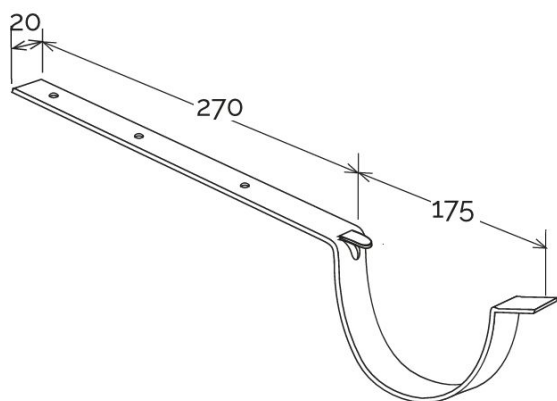

## Metal bracket for gutter profile $\varnothing$ 145 **CUPRAELITE**

**CUPRAELITE**

Item	Colour	length mm	width mm	height mm	Weight g	Matched gutter profile
CI145R	copper effect	445	20	105	278	GR145R3

**Material:** Painted metal

**Features:** The bracket can be fixed under the roof with screws, through the available holes ( $\varnothing$  5,5 mm).