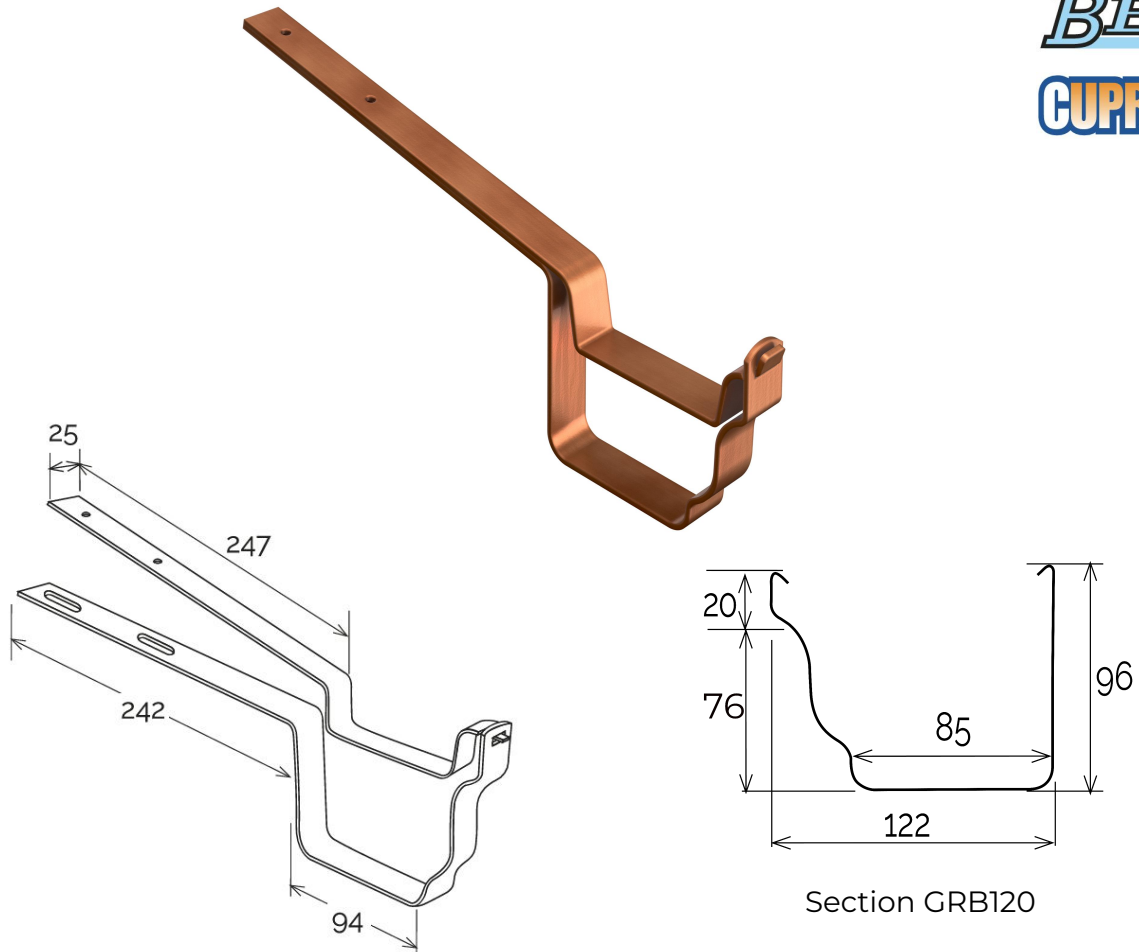

Double metal bracket for gutter profile Best **CUPRAELITE**

BEST
CUPRAELITE

Item	Colour	length mm	width mm	height mm	Weight g	Matched gutter profile
CID120R	copper effect	390	25	170	530	GRB120R

Material: Painted metal

Features: The bracket can be fixed under the roof with screws, through the available holes (ø 5,5 mm).