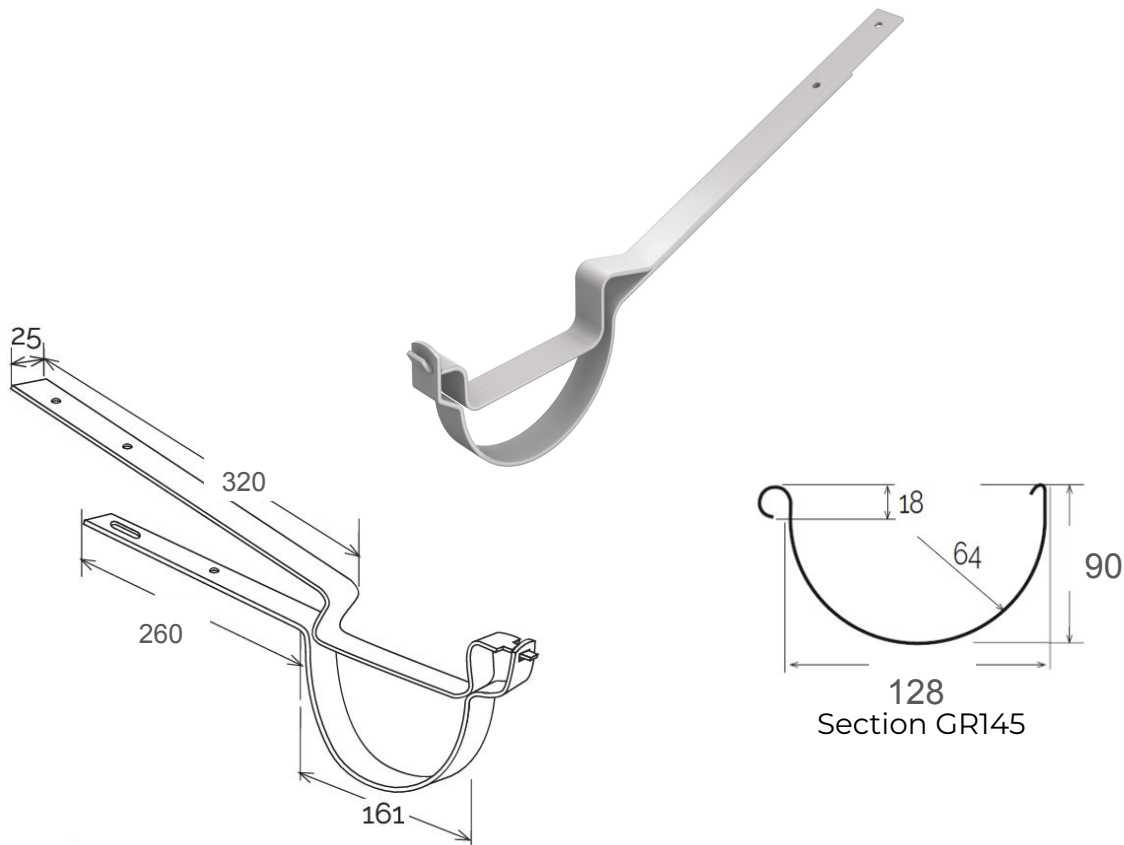

Double metal bracket for gutter profile \varnothing 145

Item	Colour	length mm	width mm	height mm	Weight g	Matched gutter profile
CID145GN	grey	480	25	120	596	GR145GN
CID145M	brown	480	25	120	596	GR145MC

Material: Painted metal

Features: The bracket can be fixed under the roof with screws, through the available holes (\varnothing 5,5 mm).