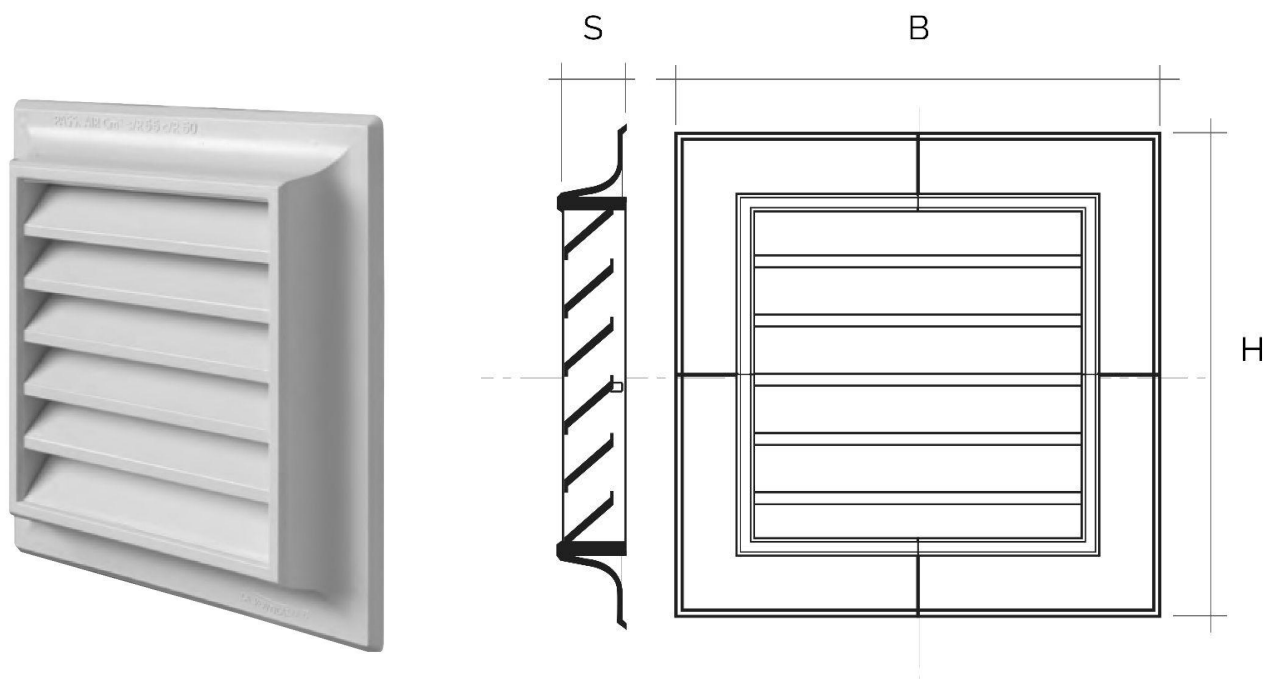

## G-style modular grilles for surface-mounting

Item	BxH mm	S mm	Pass Air cm <sup>2</sup>
<b>G11414B</b>	140x140	20	55
<b>G11414M</b>	140x140	20	55
<b>G11414N</b>	140x140	20	55

**Description:** Surface-mounting G-style modular grille

**Material:** ABS plastic

**Colour:** G11414B White - G11414M Brown - G11414N Black

**Features:** Surface-mounting G-style modular grille which can be positioned both indoors and outdoors.

## G-style modular grilles for surface-mounting

Item	BxH mm	S mm	Pass Air cm <sup>2</sup>	Insect screen
<b>G1R1414B</b>	140x140	20	50	✓
<b>G1R1414M</b>	140x140	20	50	✓
<b>G1R1414N</b>	140x140	20	50	✓

**Description:** Surface-mounting G-style modular grille

## G-style modular grilles for surface-mounting

Item	BxH mm	S mm	Pass Air cm <sup>2</sup>
<b>G213434B</b>	340x340	20	495
<b>G213434M</b>	340x340	20	495
<b>G213434N</b>	340x340	20	495

**Description:** Surface-mounting G-style modular grille