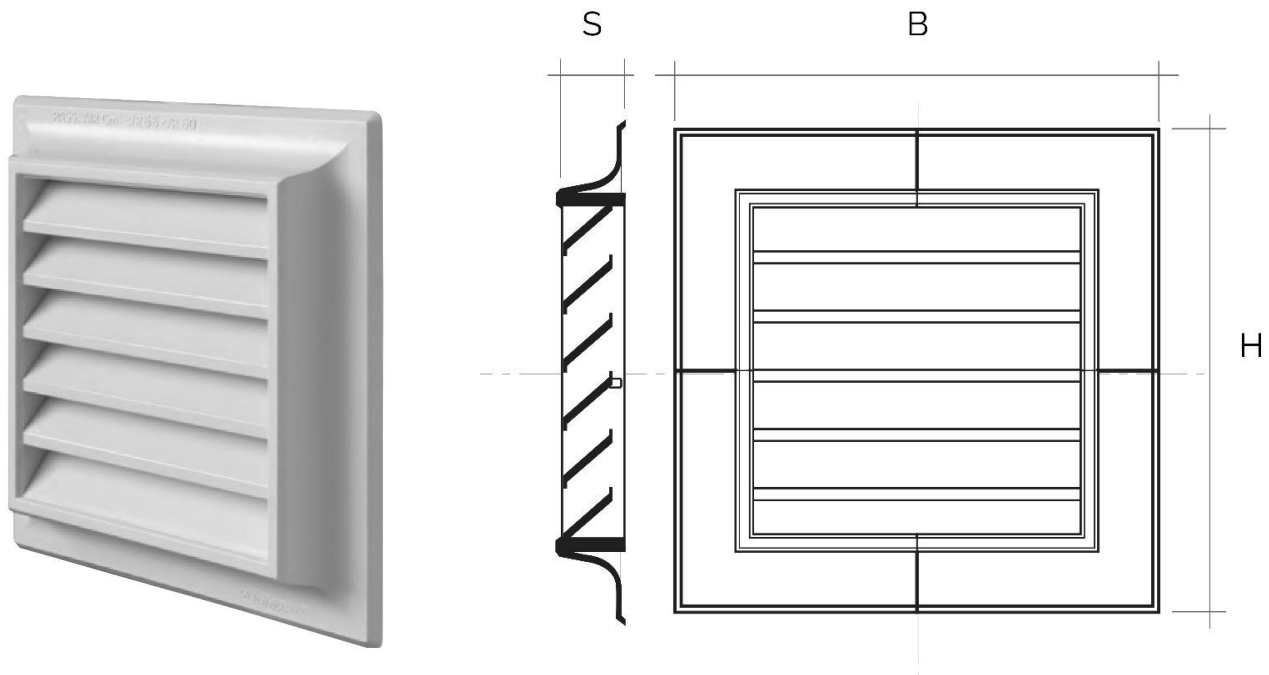

## G-style modular grilles for surface-mounting

Item	BxH mm	S mm	Pass Air cm <sup>2</sup>
<b>G11414B</b>	140x140	20	55
<b>G11414M</b>	140x140	20	55
<b>G11414N</b>	140x140	20	55

**Description:** Surface-mounting G-style modular grille

**Material:** ABS plastic

**Colour:** G11414B White - G11414M Brown - G11414N Black

**Features:** Surface-mounting G-style modular grille which can be positioned both indoors and outdoors.

## G-style modular grilles for surface-mounting

Item	BxH mm	S mm	Pass Air cm <sup>2</sup>	Insect screen
<b>G1R1414B</b>	140x140	20	50	✓
<b>G1R1414M</b>	140x140	20	50	✓
<b>G1R1414N</b>	140x140	20	50	✓

**Description:** Surface-mounting G-style modular grille

## G-style modular grilles for surface-mounting

Item	BxH mm	S mm	Pass Air cm <sup>2</sup>
<b>G213434B</b>	340x340	20	495
<b>G213434M</b>	340x340	20	495
<b>G213434N</b>	340x340	20	495

**Description:** Surface-mounting G-style modular grille