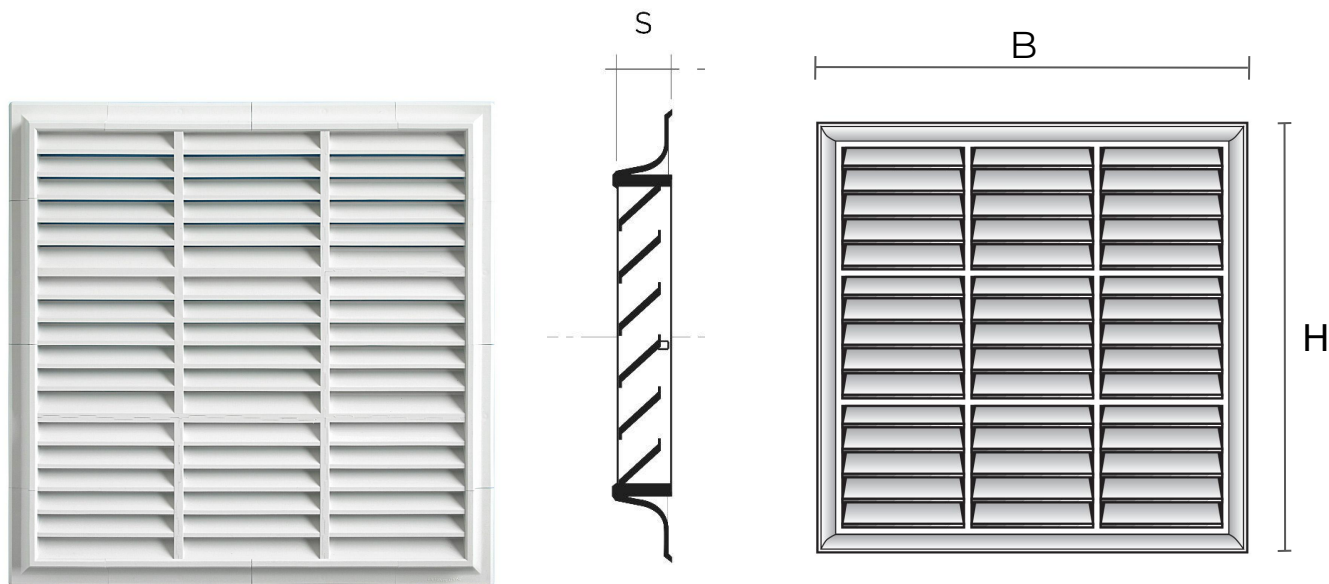

G-style modular grilles for surface-mounting

Item	BxH mm	S mm	Pass Air cm²	Insect screen
G21R3434B	340x340	20	450	✓
G21R3434M	340x340	20	450	✓
G21R3434N	340x340	20	450	✓

Description: Surface-mounting G-style modular grille

Material: ABS plastic

Colour: G21R3434B White - G21R3434M Brown - G21R3434N Black

Features: Surface-mounting G-style modular grille which can be positioned both indoors and outdoors.