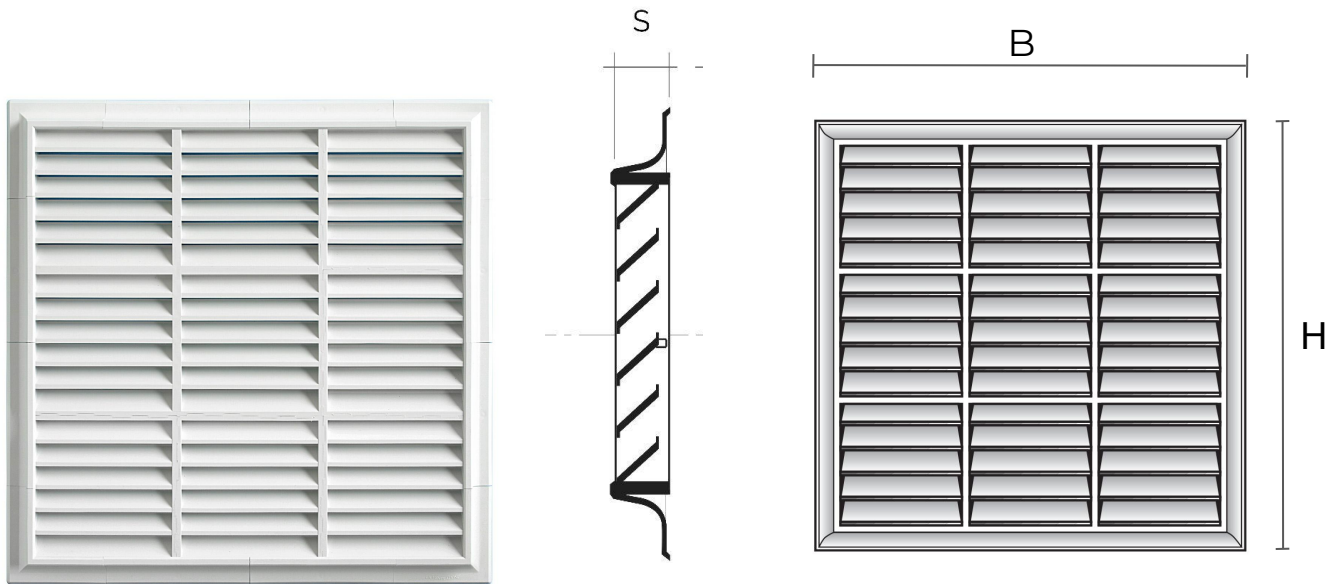

G-style modular grilles for surface-mounting

Item	BxH mm	S mm	Pass Air cm²
G213434B	340x340	20	495
G213434M	340x340	20	495
G213434N	340x340	20	495

Description: Surface-mounting G-style modular grille

Material: ABS plastic

Colour: G213434B White - G213434M Brown - G213434N Black

Features: Surface-mounting G-style modular grille which can be positioned both indoors and outdoors.