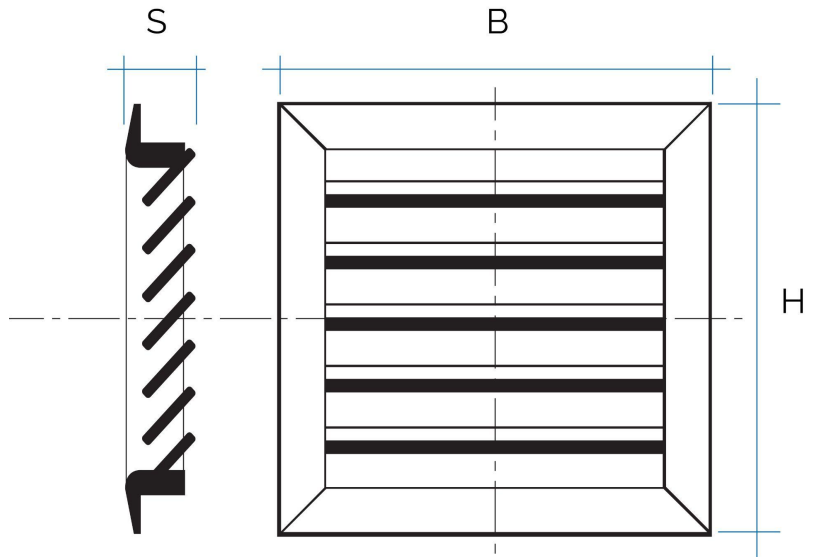

Wooden grilles

Item	BxH mm	S mm	Hole mm	Pass Air cm ²	Wood type
LGES100F	112x112	19	100x100	31	beechwood
LGES100P	112x112	19	100x100	31	red pine
LGES100Q	112x112	19	100x100	31	oak wood
LGES100QL	112x112	19	100x100	31	lacquered oak

Description: Recessed mounting square ventilation grille

Material: Wood

Features: Recessed square wooden ventilation grille. Suitable for holes 100x100 mm. Aesthetically elegant and available in different varieties.

Wooden grilles

Item	BxH mm	S mm	Hole mm	Pass Air cm ²	Wood type
LGES160F	172x172	20	160x160	86	beechwood
LGES160P	172x172	20	160x160	86	red pine
LGES160Q	172x172	20	160x160	86	oak wood
LGES160QL	172x172	20	160x160	86	lacquered oak

Description: Recessed mounting square ventilation grille

Material: Wood

Features: Recessed square wooden ventilation grille. Suitable for holes 160x160 mm. Aesthetically elegant and available in different varieties.