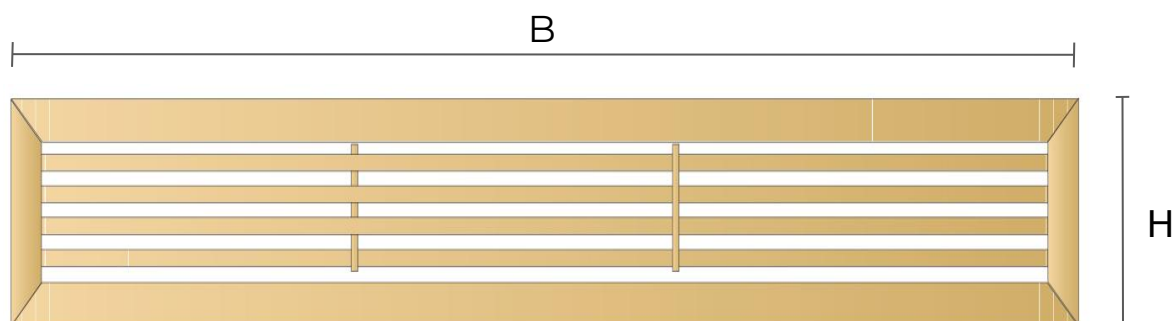

Wooden grilles

Item	BxH mm	S mm	Hole mm	Pass Air cm ²	Wood type
LGN80450P	450x80	12	438x68	150	red pine
LGN80450Q	450x80	12	438x68	150	oak wood

Description: Recessed mounting rectangular ventilation grille

Material: Wood

Features: Recessed rectangular wooden ventilation grille. Suitable for holes 438x68 mm. Aesthetically elegant and available in two varieties.

Wooden grilles

Item	BxH mm	S mm	Hole mm	Pass Air cm ²	Wood type
LGN100550P	550x100	12	538x88	224	red pine
LGN100550Q	550x100	12	538x88	224	oak wood

Description: Recessed mounting rectangular ventilation grille

Material: Wood

Features: Recessed rectangular wooden ventilation grille. Suitable for holes 538x88 mm. Aesthetically elegant and available in two varieties.