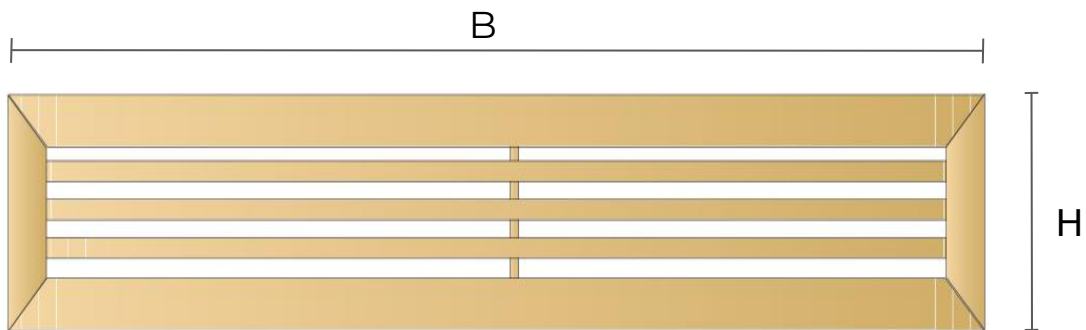

Wooden grilles

Item	BxH mm	S mm	Hole mm	Pass Air cm ²	Wood type
LGN80450P	450x80	12	438x68	150	red pine
LGN80450Q	450x80	12	438x68	150	oak wood

Description: Recessed mounting rectangular ventilation grille

Material: Wood

Features: Recessed rectangular wooden ventilation grille. Suitable for holes 438x68 mm. Aesthetically elegant and available in two varieties.

Wooden grilles

Item	BxH mm	S mm	Hole mm	Pass Air cm ²	Wood type
LGN100550P	550x100	12	538x88	224	red pine
LGN100550Q	550x100	12	538x88	224	oak wood

Description: Recessed mounting rectangular ventilation grille

Material: Wood

Features: Recessed rectangular wooden ventilation grille. Suitable for holes 538x88 mm. Aesthetically elegant and available in two varieties.