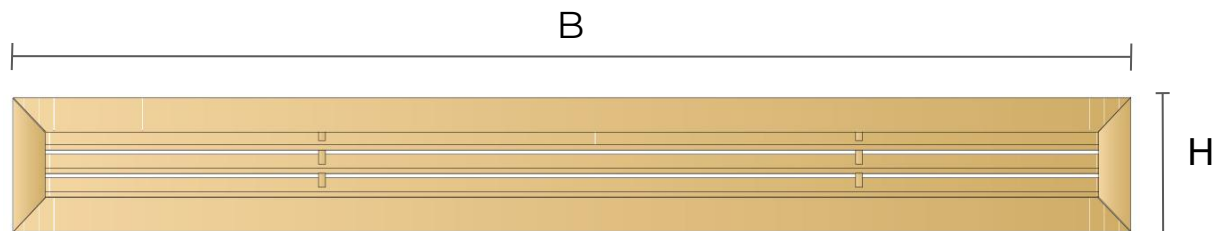

Wooden grilles

Item	BxH mm	S mm	Hole mm	Pass Air cm ²	Wood type
LGZS60550F	550x60	21	538x48	70	beechwood
LGZS60550P	550x60	21	538x48	70	red pine
LGZS60550Q	550x60	21	538x48	70	oak wood
LGZS60550QL	550x60	21	538x48	70	lacquered oak

Description: Recessed mounting rectangular ventilation grille

Material: Wood

Features: Recessed rectangular wooden ventilation grille. Suitable for holes 538x48 mm. Aesthetically elegant and available in different varieties.

Wooden grilles

Item	BxH mm	S mm	Hole mm	Pass Air cm ²	Wood type
LGZS80550F	550x80	21	538x68	129	beechwood
LGZS80550P	550x80	21	538x68	129	red pine
LGZS80550Q	550x80	21	538x68	129	oak wood
LGZS80550QL	550x80	21	538x68	129	lacquered oak

Description: Recessed mounting rectangular ventilation grille

Material: Wood

Features: Recessed rectangular wooden ventilation grille. Suitable for holes 538x68 mm. Aesthetically elegant and available in different varieties.