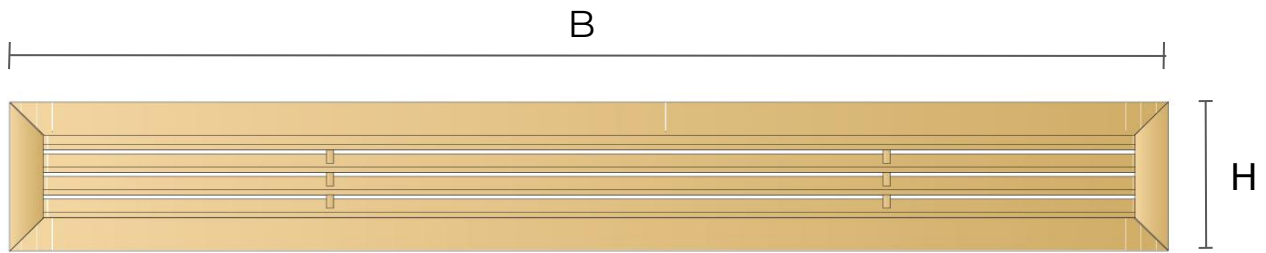

Wooden grilles

Item	BxH mm	S mm	Hole mm	Pass Air cm ²	Wood type
LGZS60550F	550x60	21	538x48	70	beechwood
LGZS60550P	550x60	21	538x48	70	red pine
LGZS60550Q	550x60	21	538x48	70	oak wood
LGZS60550QL	550x60	21	538x48	70	lacquered oak

Description: Recessed mounting rectangular ventilation grille

Material: Wood

Features: Recessed rectangular wooden ventilation grille. Suitable for holes 538x48 mm. Aesthetically elegant and available in different varieties.

Wooden grilles

Item	BxH mm	S mm	Hole mm	Pass Air cm ²	Wood type
LGZS80550F	550x80	21	538x68	129	beechwood
LGZS80550P	550x80	21	538x68	129	red pine
LGZS80550Q	550x80	21	538x68	129	oak wood
LGZS80550QL	550x80	21	538x68	129	lacquered oak

Description: Recessed mounting rectangular ventilation grille

Material: Wood

Features: Recessed rectangular wooden ventilation grille. Suitable for holes 538x68 mm. Aesthetically elegant and available in different varieties.