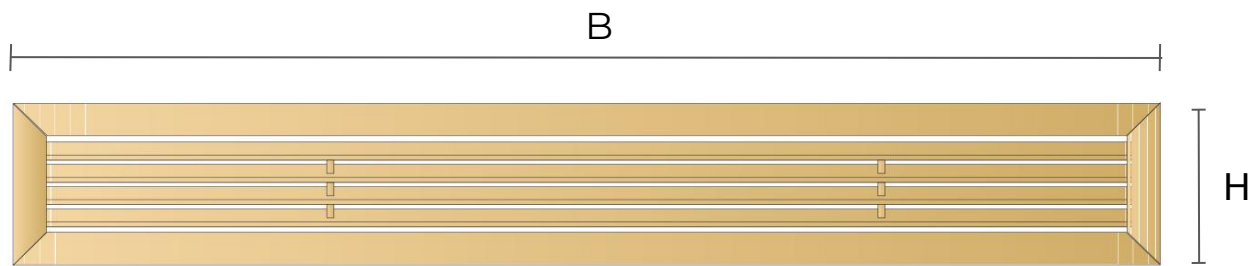

Wooden grilles

Item	BxH mm	S mm	Hole mm	Pass Air cm²	Wood type
LGZS100550F	550x100	21	538x88	222	beechwood
LGZS100550P	550x100	21	538x88	222	red pine
LGZS100550Q	550x100	21	538x88	222	oak wood
LGZS100550QL	550x100	21	538x88	222	lacquered oak

Description: Recessed mounting rectangular ventilation grille

Material: Wood

Features: Recessed rectangular wooden ventilation grille. Suitable for holes 538x88 mm. Aesthetically elegant and available in different varieties.