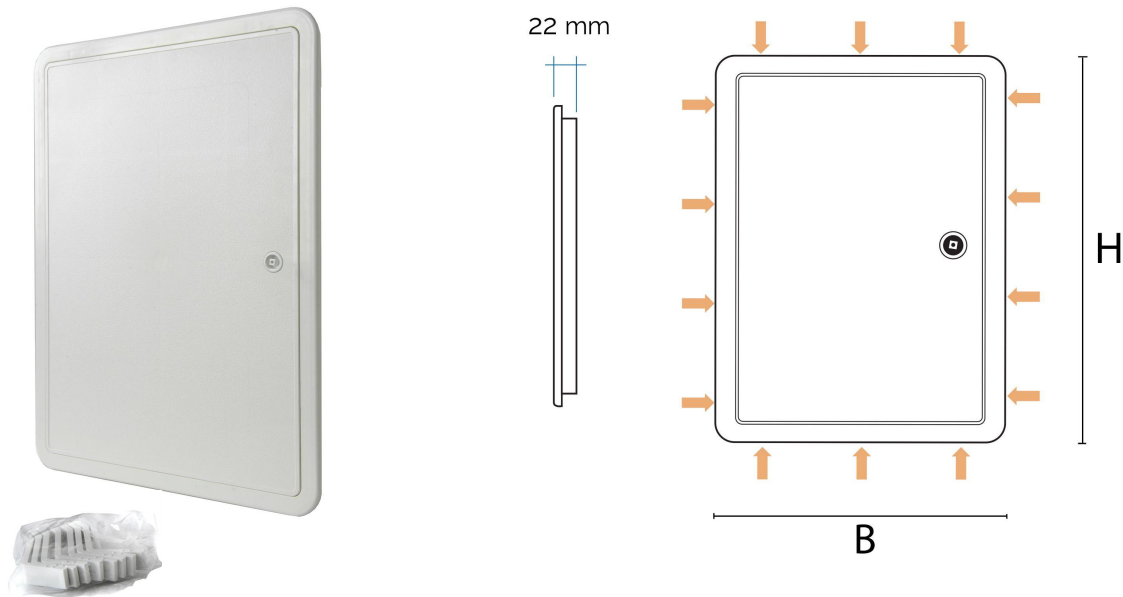

## ABS inspection doors

Item	Colour	BxH mm	Hole mm
<b>SI2030B</b>	white	215x315	200x300
<b>SI2030G</b>	grey	215x315	200x300
<b>SI2030R</b>	copper effect	215x315	200x300

**Description:** Inspection door

**Material:** ABS plastic

**Features:** ABS inspection doors complete with n. 8 clamps for fixing and n. 1 opening key. The door is reversible with the possibility of opening both to the left and to the right. Compatible with universal meter keys.